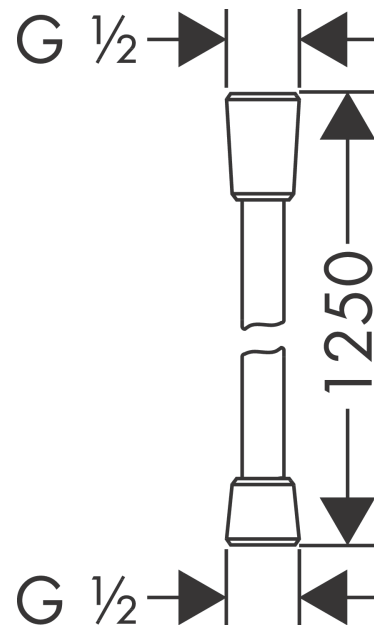

Isiflex

Shower hose 125 cm

Surfaces: **Chrome** Article Number: **28272000**

Description

product features

- high-quality shower hose
- with plastic coating, easy to clean
- shower hose length: 1.25 m
- pivot connector prevent hose from tangling
- kink-protected

Design awards

Product image

Scale drawing

Isiflex
Shower hose 125 cm
 Surfaces: **Chrome** Article Number: **28272000**

Exploded Drawing

Year of production: >12/00

Isiflex

Shower hose 125 cm

Surfaces: **Chrome** Article Number: **28272000**

Spare part list

Year of production: >12/00

Pos.	Description	Article Number	Price	PU
1	seal	98058000	-	1